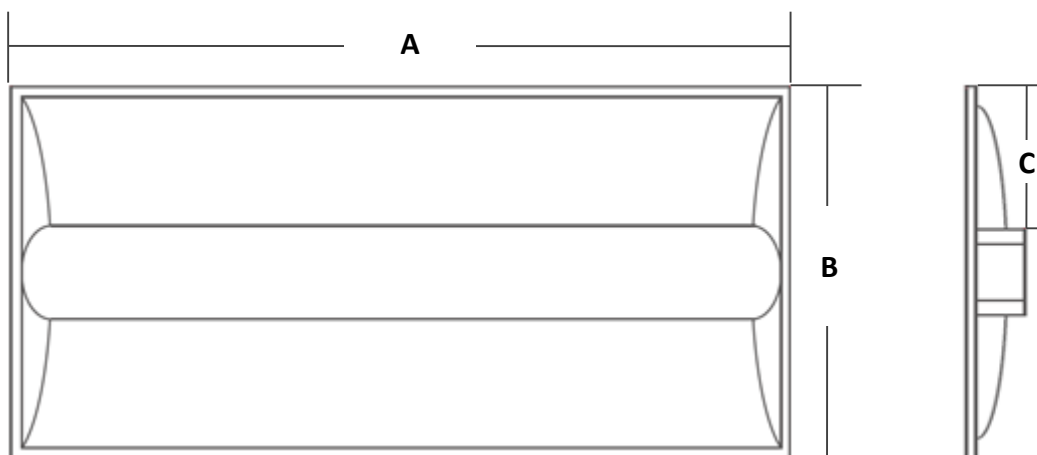

SPECIFICATIONS	DETAILS	
Model	GART22-RDW35D-VJ	GART24-RDW50D-VJ
Size	2ft x 2ft	2ft x 4ft
Input Power (W) {Switch Type}	20, 25, 30, 35	35, 40, 45, 50
Power Input Voltage	120-277VAC	
Delivered Lumens (lm) @ 4000K	2,500-4,275	4,375-6,250
Power Factor	≥0.95	
CRI	>80	
Color Temperature (K) {Switch Type}	3000, 3500, 4000, 5000	
Dimming	Non-Flicker, 0-10V Dimming	
Certification	UL, DLC, RoHS, FCC	
Material Compliance	RoHS Compliant, Contains no Mercury	
Application Rating	Indoor Use / IP40 Damp Location Rated	
Mounting	Ceiling Grid Lay-in Mount Standard (Earthquake safety clips included)	
Operating Temperature	-4°F to 113°F	
Beam Angle / Lens	120° Beam Angle / Frosted	
Hour Lifetime (L70)	50,000	
Warranty	5 Years	

*Dimensions and specifications subject to change without notice

2'x 2' & 2'x 4' VARI-JUST™ Volumetric Troffer

2'x 2' & 2'x 4' VARI-JUST™ Volumetric Troffer Ordering

Model Number	DETAILS	Watts (W)	CCT (K)	Inventory Status
GART22-RDW35D-VJ	VARI-JUST™ Flat Panel: 2'x2', 20W-35W, 120°, 3000K-5000K	20-35	3000-5000	Stock Item
GART24-RDW50D-VJ	VARI-JUST™ Flat Panel: 2'x4', 35W-50W, 120°, 3000K-5000K	35-50	3000-5000	Stock Item

2'x 2' & 2'x 4' VARI-JUST™ Volumetric Troffer Dimensions & Weight

Model	A (Length)	B (Width)	C (Height)	Weight (lbs)
Volumetric Troffer Luminaire: 2'x2'	23.75"	23.75"	3.10"	5.10
Volumetric Troffer Luminaire: 2'x4'	47.76"	23.75"	3.65"	8.75