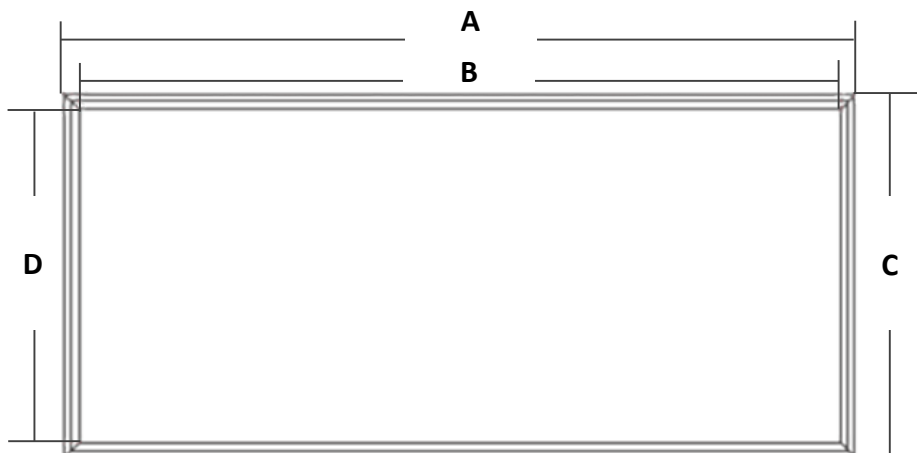

Project:

Type:

Catalog#:

SPECIFICATIONS	DETAILS	
Model	GAF22-RDW45D-VJ	GAF24-RDW72D-VJ
Size	2ft x 2ft	2ft x 4ft
Input Power (W) {Switch Type}	30, 35, 40, 45	55, 60, 65, 72
Power Input Voltage	120-277VAC	
Delivered Lumens (lm) @ 4000K	3,300-4,950	6,050-7,920
Power Factor	≥0.95	
CRI	>80	
Color Temperature (K) {Switch Type}	3000, 3500, 4000, 5000	
Dimming	Non-Flicker, 0-10V Dimming	
Certification	UL, RoHS, FCC	
Material Compliance	RoHS Compliant, Contains no Mercury	
Application Rating	Indoor Use / IP40 Damp Location Rated	
Mounting	Ceiling Grid Lay-in Mount Standard (Earthquake safety clips included)	
Operating Temperature	-4°F to 113°F	
Beam Angle / Lens	120° Beam Angle / Frosted	
Hour Lifetime (L70)	50,000	
Warranty	5 Years	

*Dimensions and specifications subject to change without notice

2'x 2' & 2'x 4' VARI-JUST™ LED Flat Panel Series

START LIGHTING

2'x2' & 2'x4' VARI-JUST™ LED Flat Panel Series Ordering

Model Number	DETAILS	Watts (W)	CCT (K)	Inventory Status
GAF22-RDW45D-VJ	VARI-JUST™ Flat Panel: 2'x2', 30W-45W, 120°, 3000-5000K	30-45	3000-5000	Stock Item
GAF24-RDW72D-VJ	VARI-JUST™ Flat Panel: 2'x4', 55W-72W, 120°, 3000-5000K	55-72	3000-5000	Stock Item

2'x2' & 2'x4' VARI-JUST™ LED Flat Panel Series Dimensions & Weight

Model	A (Length)	B (Lens L)	C (Width)	D (Lens W)	Weight (lbs)
VARI-JUST™ LED Flat Panel Luminaire: 2'x2'	23.75"	21.97"	23.75"	21.97"	7.25
VARI-JUST™ LED Flat Panel Luminaire: 2'x4'	47.76"	45.98"	23.75"	21.97"	13.90