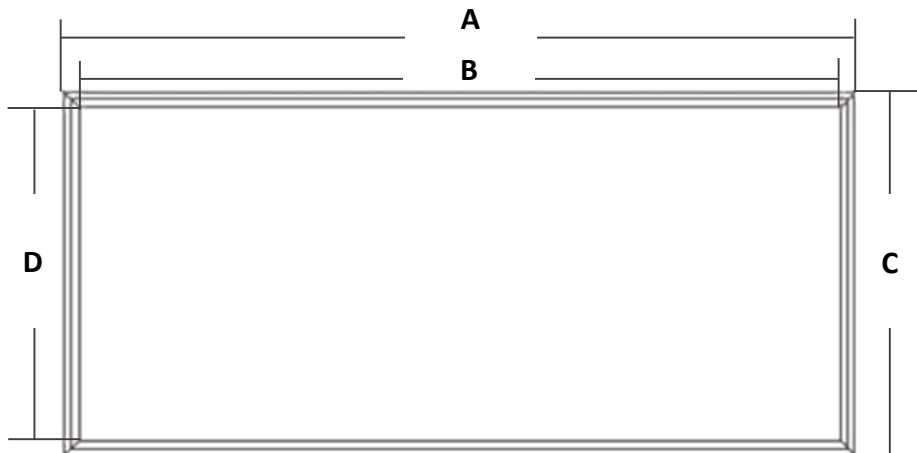

## 2'x2' & 2'x4' VARI-JUST™ LED Flat Panel Series Dimensions & Weight

Model	A (Length)	B (Lens L)	C (Width)	D (Lens W)	Weight (lbs)
VARI-JUST™ LED Flat Panel Luminaire: 2'x2'	23.75"	21.97"	23.75"	21.97"	7.25
VARI-JUST™ LED Flat Panel Luminaire: 2'x4'	47.76"	45.98"	23.75"	21.97"	13.90