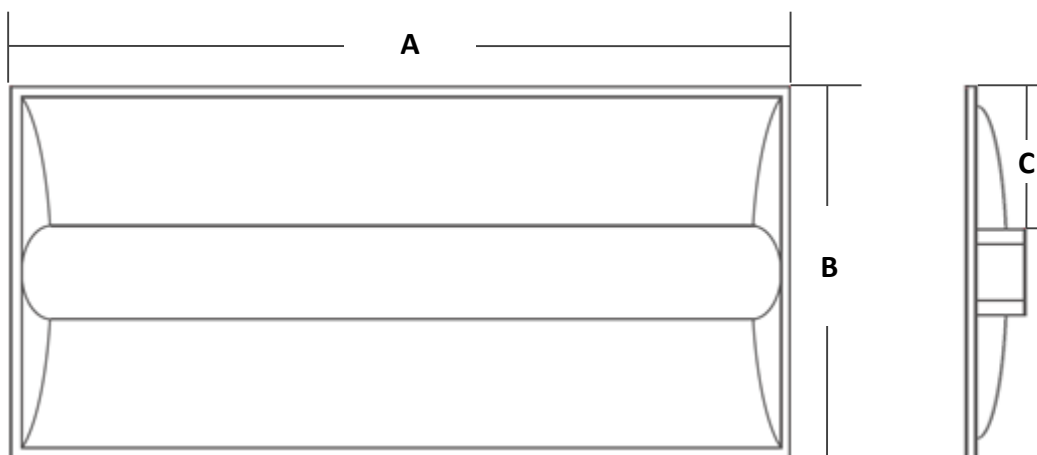

2'x 4' VARI-JUST™ Volumetric Troffer

2'x 4' VARI-JUST™ Volumetric Troffer Ordering

Model Number	DETAILS	Watts	CCT	Inventory Status
GAF24-RDW35D-VJ	VARI-JUST™ Flat Panel: 2'x4', 35W, 120°, 3000-5000K	35	3000-5000	Stock Item
GAF24-RDW40D-VJ	VARI-JUST™ Flat Panel: 2'x4', 40W, 120°, 3000-5000K	40	3000-5000	Stock Item
GAF24-RDW45D-VJ	VARI-JUST™ Flat Panel: 2'x4', 45W, 120°, 3000-5000K	45	3000-5000	Stock Item
GAF24-RDW50D-VJ	VARI-JUST™ Flat Panel: 2'x4', 50W, 120°, 3000-5000K	50	3000-5000	Stock Item

2'x 4' VARI-JUST™ Volumetric Troffer Options

OPTION	Option Order Code	DETAILS	Inventory Status
Mounting Options		Ceiling Grid Lay-in Mount: STANDARD	Stock Item
Safety Clips		Earthquake Safety Clips: STANDARD	Stock Item

2'x 4' VARI-JUST™ Volumetric Troffer Dimensions & Weight

Model	A (Length)	B (Width)	C (Height)	Weight (lbs)
Volumetric Troffer Luminaire: 2'x4'	47.76"	23.75"	3.65"	8.75

*Dimensions and specifications subject to change without notice