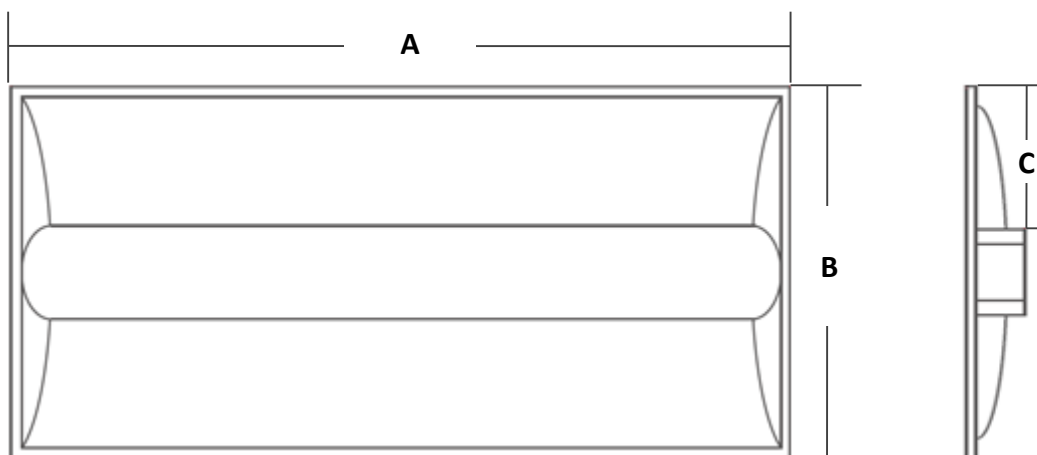

SPECIFICATIONS	DETAILS			
Model	GART22-RDW20D-VJ	GART22-RDW25D-VJ	GART22-RDW30D-VJ	GART22-RDW35D-VJ
Size	2ft x 2ft	2ft x 2ft	2ft x 2ft	2ft x 2ft
Input Power (W)	20W	25W	30W	35W
Power Input Voltage	120-277VAC			
Delivered Lumens (lm) @ 4000K	2500	3,125	3,750	4,275
Power Factor	≥0.95			
CRI	>80			
Color Temperature (K) {Switch Type}	3000K, 3500, 4000K, 5000K			
Dimming	Non-Flicker, 0-10V Dimming			
Certification	UL, RoHS, FCC			
Material Compliance	RoHS Compliant, Contains no Mercury			
Application Rating	Indoor Use / IP40 Damp Location Rated			
Mounting	Ceiling Grid Lay-in Mount Standard (Earthquake safety clips included)			
Operating Temperature	-4°F to 113°F			
Beam Angle / Lens	120° Beam Angle / Frosted			
Hour Lifetime (L70)	50,000			
Warranty	5 Years			

*Dimensions and specifications subject to change without notice

2'x 2' VARI-JUST™ Volumetric Troffer

2'x 2' VARI-JUST™ Volumetric Troffer Ordering

Model Number	DETAILS	Watts	CCT	Inventory Status
GAF22-RDW20D-VJ	VARI-JUST™ Flat Panel: 2'x2', 20W, 120°, 3000-5000K	20	3000-5000	Stock Item
GAF22-RDW25D-VJ	VARI-JUST™ Flat Panel: 2'x2', 25W, 120°, 3000-5000K	25	3000-5000	Stock Item
GAF22-RDW30D-VJ	VARI-JUST™ Flat Panel: 2'x2', 30W, 120°, 3000-5000K	30	3000-5000	Stock Item
GAF22-RDW35D-VJ	VARI-JUST™ Flat Panel: 2'x2', 35W, 120°, 3000-5000K	35	3000-5000	Stock Item

2'x 2' VARI-JUST™ Volumetric Troffer Dimensions & Weight

Model	A (Length)	B (Width)	C (Height)	Weight (lbs)
Volumetric Troffer Luminaire: 2'x2'	23.75"	23.75"	3.10"	5.10

*Dimensions and specifications subject to change without notice